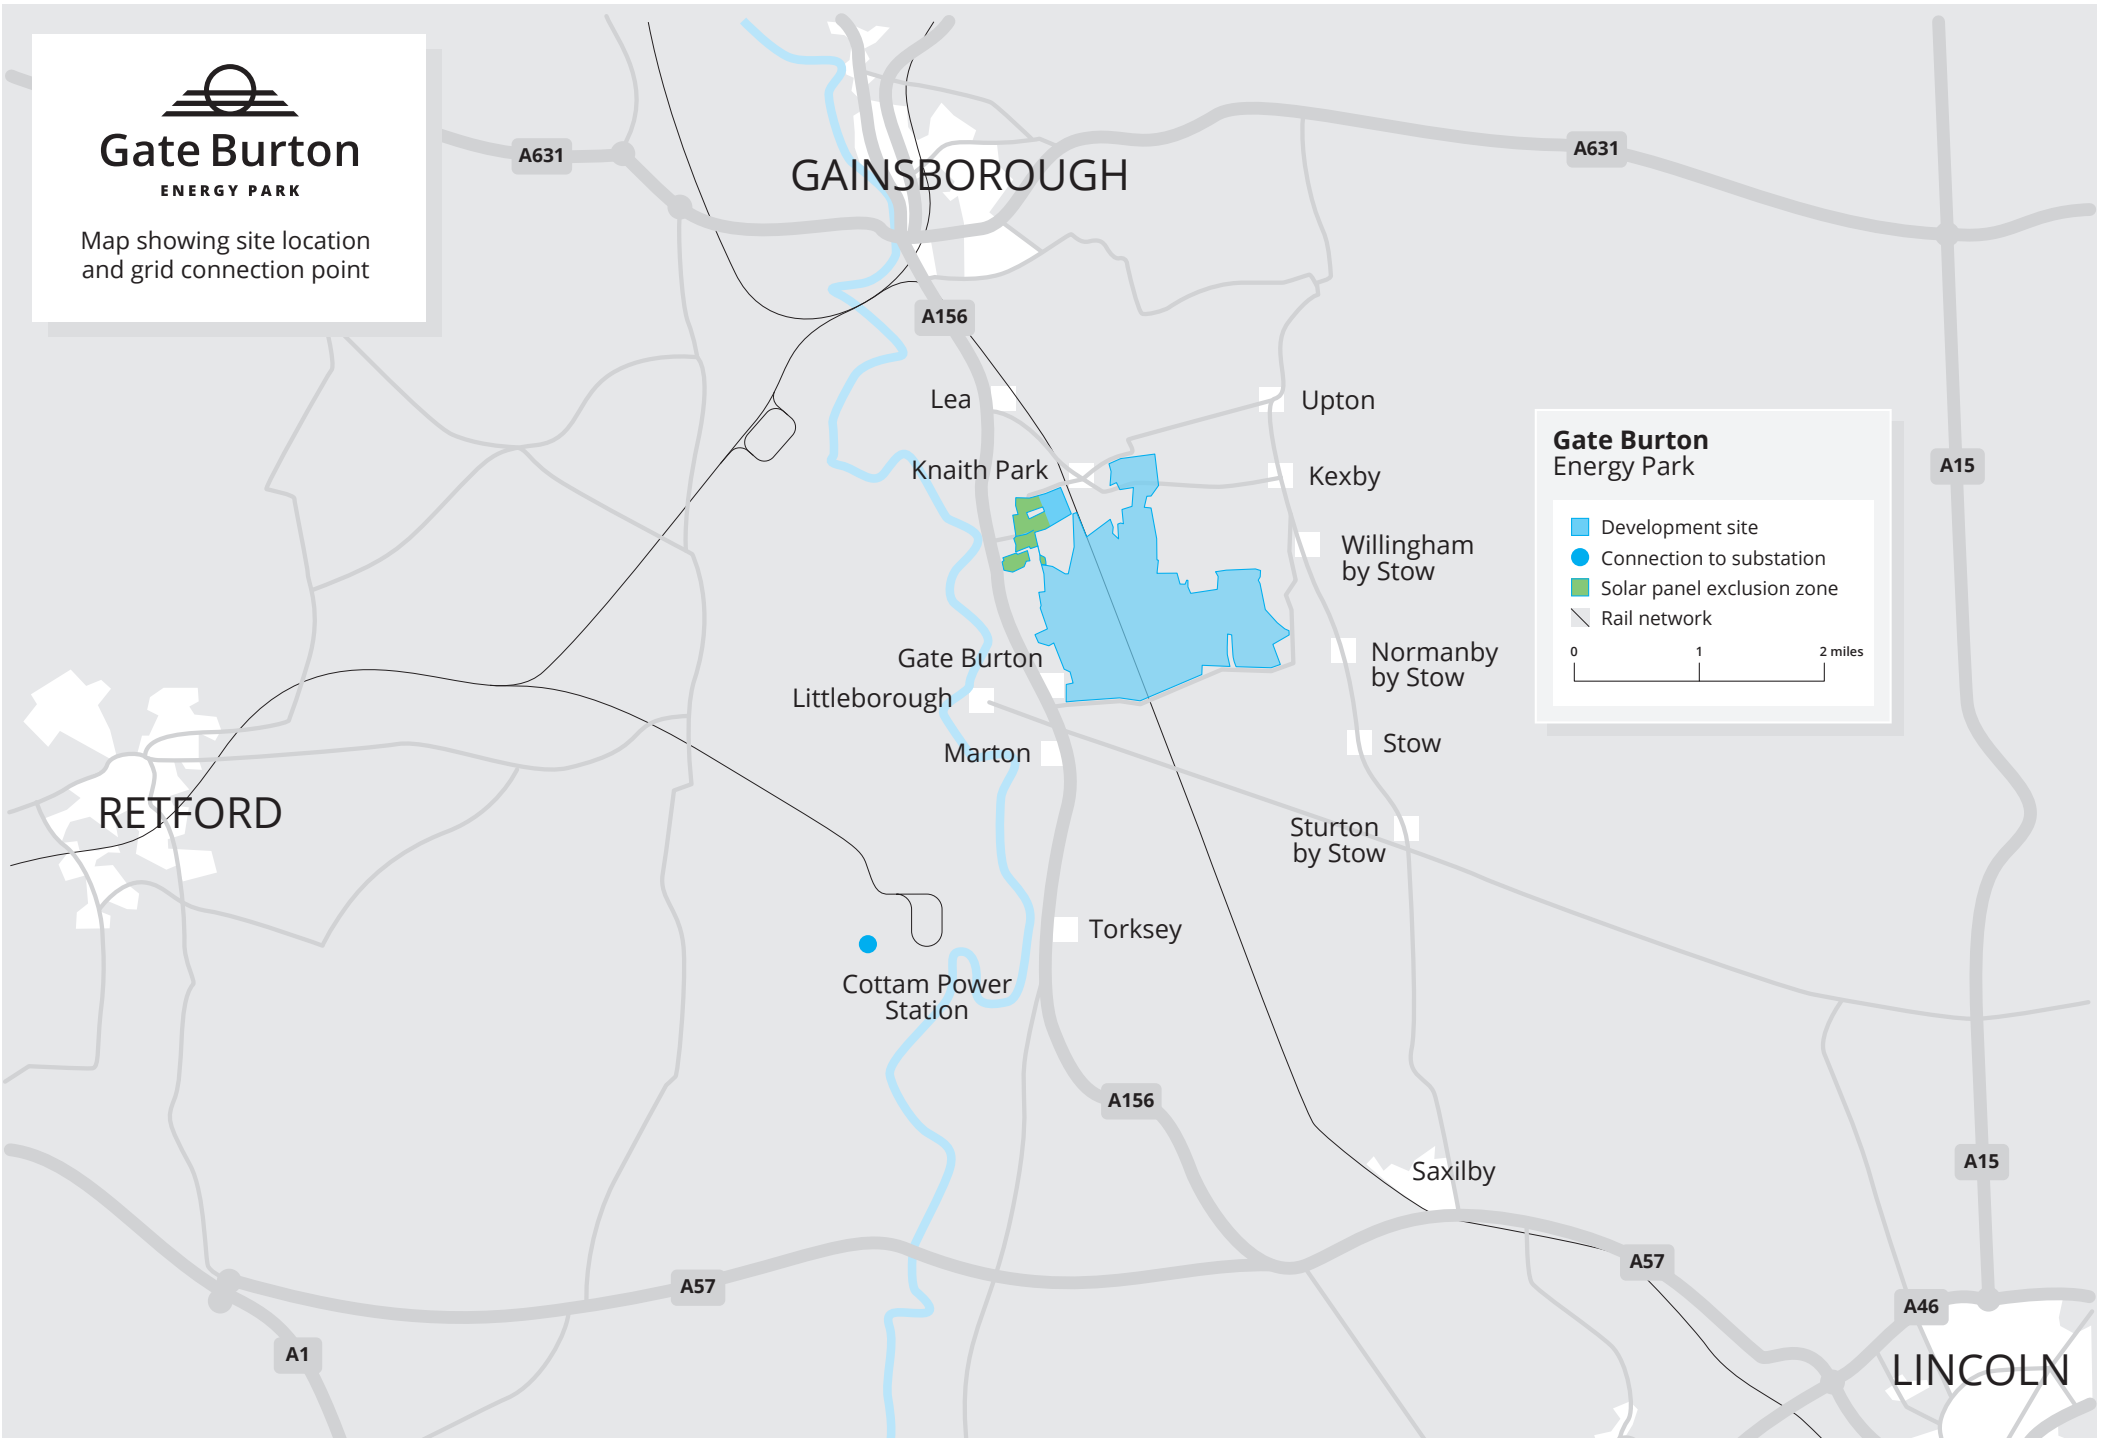

Gate Burton ENERGY PARK

Map showing site location
and grid connection point

GAINSBOROUGH

Gate Burton Energy Park

- Development site
- Connection to substation
- Solar panel exclusion zone
- Rail network

RETFORD

Cottam Power
Station

Torksey

Saxilby

LINCOLN